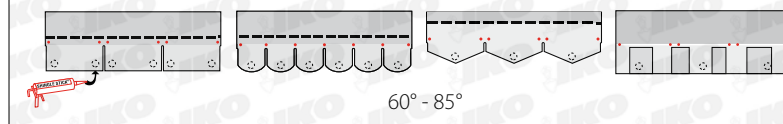

ACCESSORIES • Mastics & Nails

• Shingle Stick®

is an elastomeric bitumen based mastic and has a lasting plasticity.

- The surface should be clean, dust free, degreased and free from loose particles SHINGLE STICK may be applied on slightly damp surfaces.
- When the slope of the roof is greater than 60° or where the shingles are exposed to low temperatures, violent winds or are in the shade, provide extra adhesion with blobs of SHINGLE STICK (25mm diameter, 1mm thick).

	Shingle Stick®	Plastal Stick®	Plastal®
Colour	Black	Black	Black
Density at 20°C	± 1,2 kg/l	± 1,2 kg/l	± 1,2 kg/l
Drying time – RH 50–60 % – touch dry	± 24 h	± 24 h	± 24 h
Flash point	± 24° C	± 24° C	± 24° C
Temperature resistance	from – 20 to 80 °C	from – 20 to 80 °C	from – 20 to 80 °C
Application	from 0 to 40 °C	from 0 to 40 °C	from 0 to 40 °C
Packaging	310 ml	310 ml	5 kg

(* Registered average values)

• Plastal Stick® and Plastal®

are oxidised bitumen based mastics.

• IKO Nails®

are hot galvanised extra large head professional steel wire roofing nails.

	IKO Nails®
Diameter shaft	2,7 mm
Diameter head	≥ 9 mm
Length	25 mm
Zinc coating	300 g/m²
Packaging	10 kg and 23 kg (1 kg = ± 560 pc.)

(* Registered average values)

IKO Sales International NV

I.Z. Ravenshout 3.815 • Nijverheidsweg 87 • 3945 Ham • Belgium
T +32 (0)11 34 01 20 • F +32 (0)11 34 01 30 • E support@iko.be • www.iko.be

IKO
The Shingles Expert

The information is subject to change without prior notice.

Consult our shingle overview leaflet or website www.iko.be for colour availability of the products and application instructions