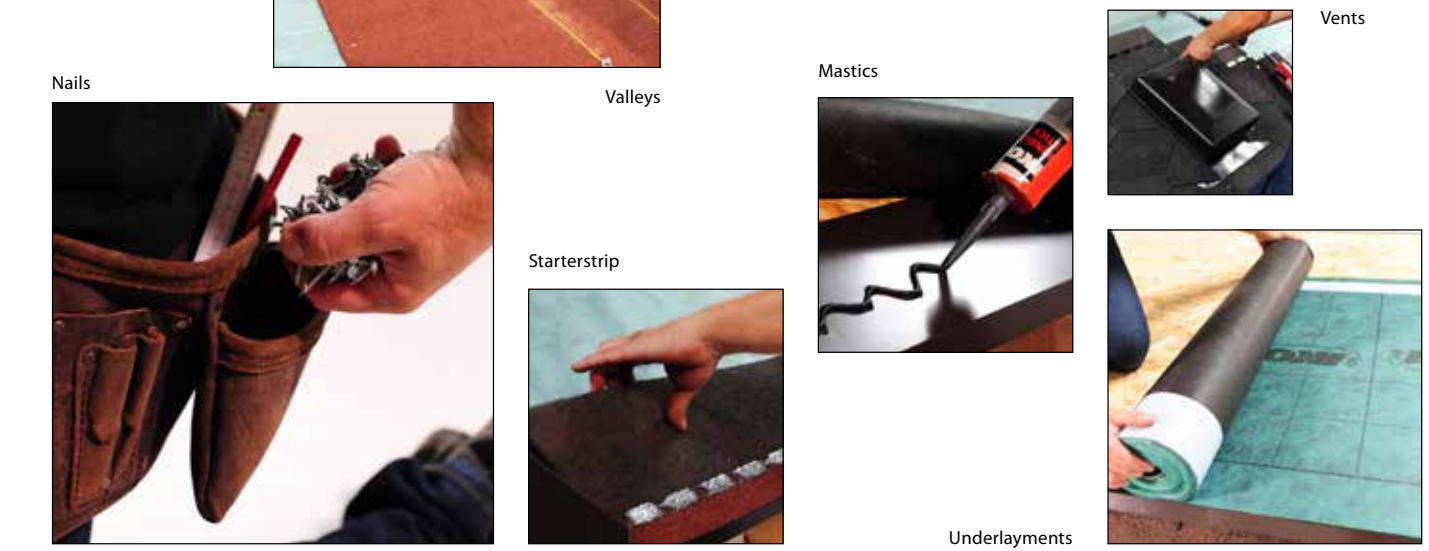

* = Ventilation area | ** = Ventilated roof area | *** = Follow shingles minimum roof slope